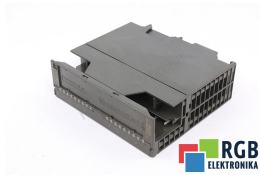

## 6ES7322-1BF01-0AA0 SIMATIC S7 SIEMENS

Used SIEMENS 6ES7322-1BF01-0AA0  
 Tested and cleaned.  
 24 months guarantee  
 Dedicated courier  
 Delivery across Europe even in 24h

### TECHNICAL DATA

MANUFACTURER	SIEMENS
MODEL	6ES7322-1BF01-0AA0
CATEGORY	Extension modules
WEIGHT [KG]	2.0
HEIGHT [CM]	4.0
LENGTH [CM]	12.0
WIDTH [CM]	11.0

24/7 SUPPORT AVAILABLE  
[+48 71 750 09 78](tel:+48717500978)